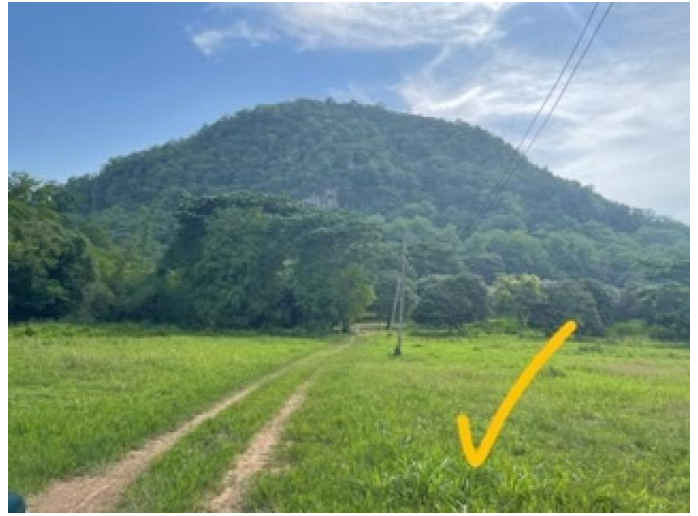

MITCHAI PROPERTY CO.,LTD.

HOUSING INFORMATION

www.mitchaiproperty.com email : info@mitchaiproperty.com