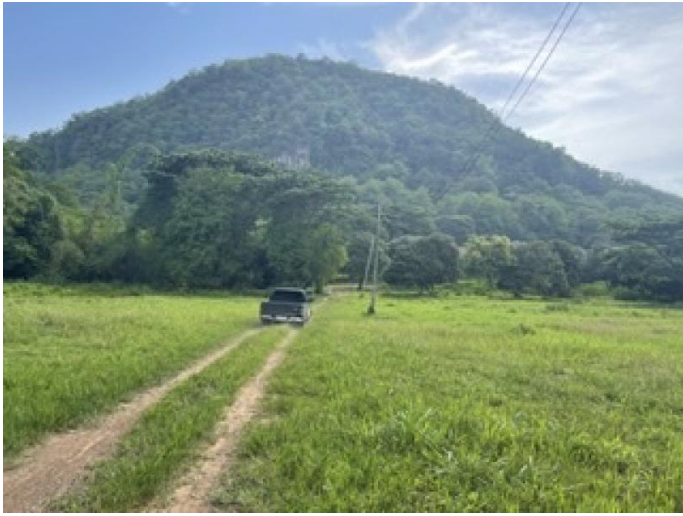

MITCHAI PROPERTY CO.,LTD.

HOUSING INFORMATION

www.mitchaiproperty.com email : info@mitchaiproperty.com

MITCHAI PROPERTY CO.,LTD.

302/4 Chiangmai-Lumphun Rd., T.Watgate A.Muang Chiangmai 50000

Tel. +66 53 800567 Fax. +66 53 800314